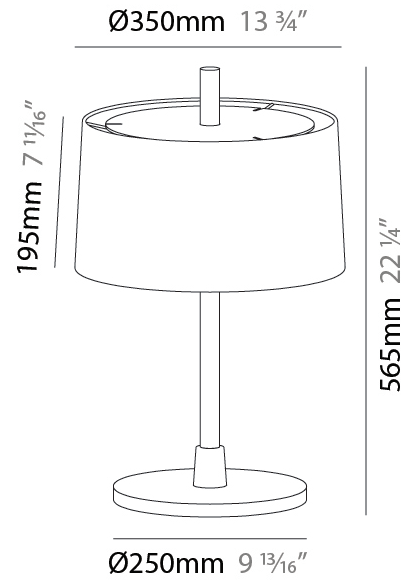

PROJECT	
TYPE	
SPECIFIER	
QUANTITY	
DATE	

LINOOD PORTABLE

D94073

base number

1. To build a product code in our configurator select the specify button on the base model # product page
2. To build a manual product code on this datasheet choose from the options listed below in blue font and add the suffix to the base model #

GENERAL

Series: Linoood
Brand: Milan
Division: Design
Mounting Type: Portable
Mounting Location: Table
Subcategory: Table

PHYSICAL

Shape: Abstract
Diameter (mm): 350
Diameter (in): 13 ¾
Height (mm): 565
Height (in): 22 ¼
Light Distribution: Direct / Indirect
Diffuser: Linen Shade
Fixture Material: Oak Wood
Cable Details: 2100mm / 82 11/16"
Upon Request: Bolt Down

ELECTRICAL

Number of Lamps: 2
Lamp Type: LED Retrofit
Bulb Included: Bulb Not Included
Total Output Wattage (W): 24
Max. Wattage Per Lamp (W): 12
Lamp Base: E26
Input Voltage (V): 120
Upon Request: 277Vac / GU24

LED

OPTICAL

RATINGS AND CERTIFICATIONS

Certified By: CSA Certified to UL and CSA Standards
IP rating: IP20